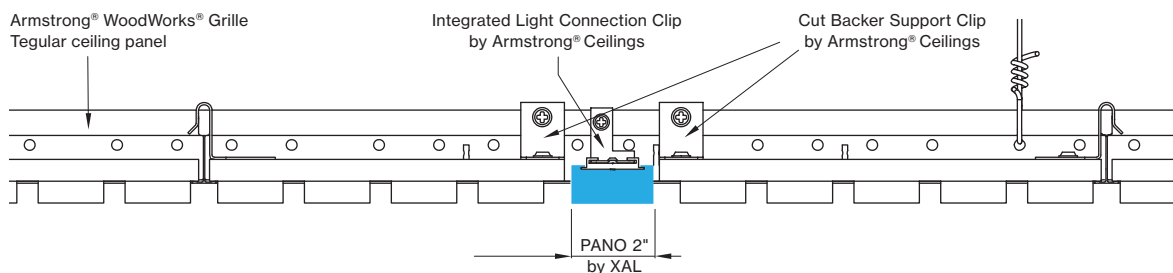

for 27K, 30K or 35K multiply lm value by 0.96

WoodWorks® Grille Tegular Ceiling Integration

(for more ceiling options, please see CEILING OPTIONS pages)

Available lengths for ceiling types

CEILING TYPE	2 FT	4 FT	6 FT	8 FT
WoodWorks® Grille Tegular 9/16	23.375"	47.375"	n/a	n/a
WoodWorks® Grille Tegular 15/16	23"	47"	n/a	n/a
WoodWorks® Grille Classic	23"	47"	71"	95"
WoodWorks® Grille Forte	*23"	47"	71"	95"
WoodWorks® Linear Solid Wood panels	*23"	*47"	*71"	95"
WoodWorks® Linear Veneered panels	*23"	*47"	*71"	95.25"

*Woodworks ceilings are not available in this length. Wood panels need to be cut in the field to fit this length.

INTEGRATED LIGHT CONNECTION CLIP

Armstrong® Ceilings Integrated Light Connection Clip

visit armstrongceilings.com/linearlighting