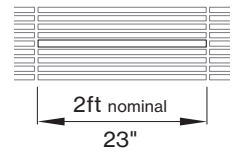

*Woodworks ceilings are not available in this length. Wood panels need to be cut in the field to fit this length.

INTEGRATED LIGHT CONNECTION CLIP

Armstrong® Ceilings Integrated Light Connection Clip

visit armstrongceilings.com/linearlighting

DIMENSIONS

PANO 2"

WT9 - ARMSTRONG® WOODWORKS® GRILLE TEGULAR 9/16 PANELS

WT9 view from below

WT5 - ARMSTRONG® WOODWORKS® GRILLE TEGULAR 15/16 PANELS

WT5 view from below

PANO mounting instructions

Get access to the PANO mounting instructions faster by scanning the QR code.