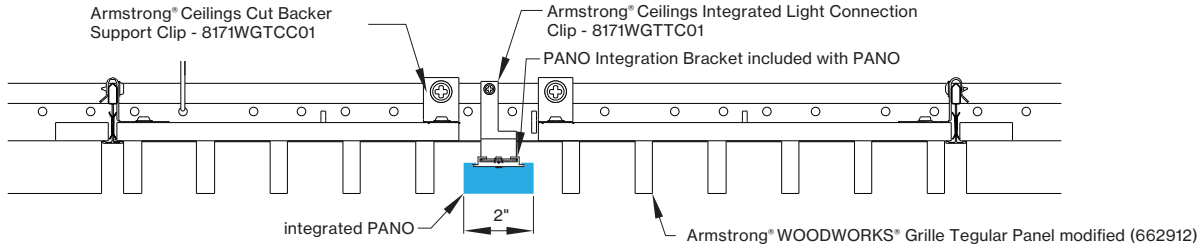

DIMENSIONS

PANO 2"

WT9 - ARMSTRONG® WOODWORKS® GRILLE TEGULAR 9/16 PANELS