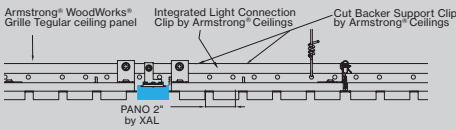

PANO 2"

WOODWORKS®

GRILLE TEGULAR 1/16" & 15/16" INTEGRATION

PERFORMANCE

- Coordinates with Woodworks® Grille Tegular & integration ceiling panel
- Up to 109lm/W
- High performance opal cover
- Remote mountable LED driver
- Damp rated

WoodWorks® Grille Tegular Ceiling Integration

Grille Tegular Panel

REMOTE MOUNTING

Quick and easy electrical connection

REMOTE MOUNTING

[link to page](#)

ARMSTRONG CEILING TYPES

WARM, AESTHETIC ROOMS