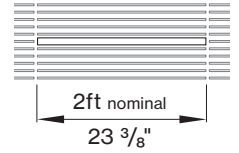

WT9 view from below